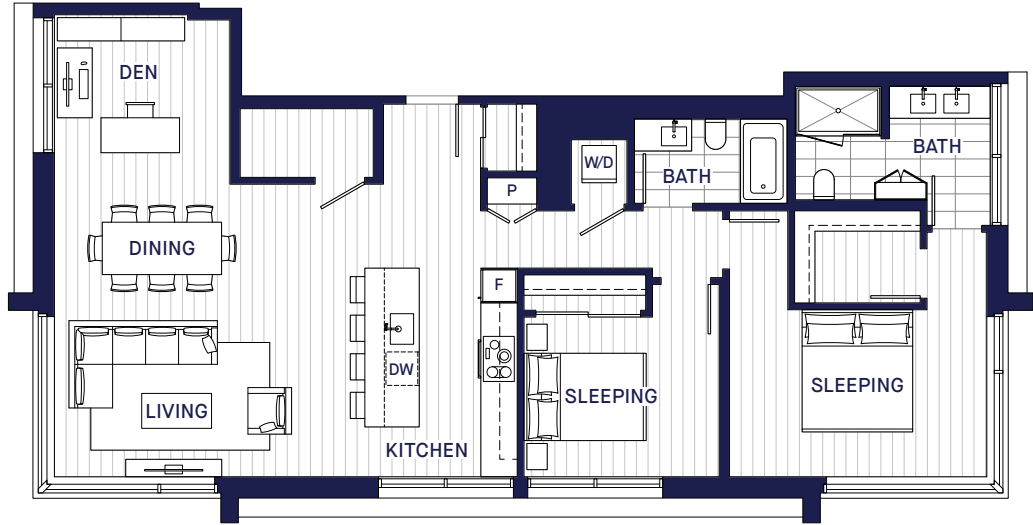

2B

2 Bedroom + Den
2 Bath
1,326 SF

MURO

WEST END WATERFRONT

RELIANCE
PROPERTIES